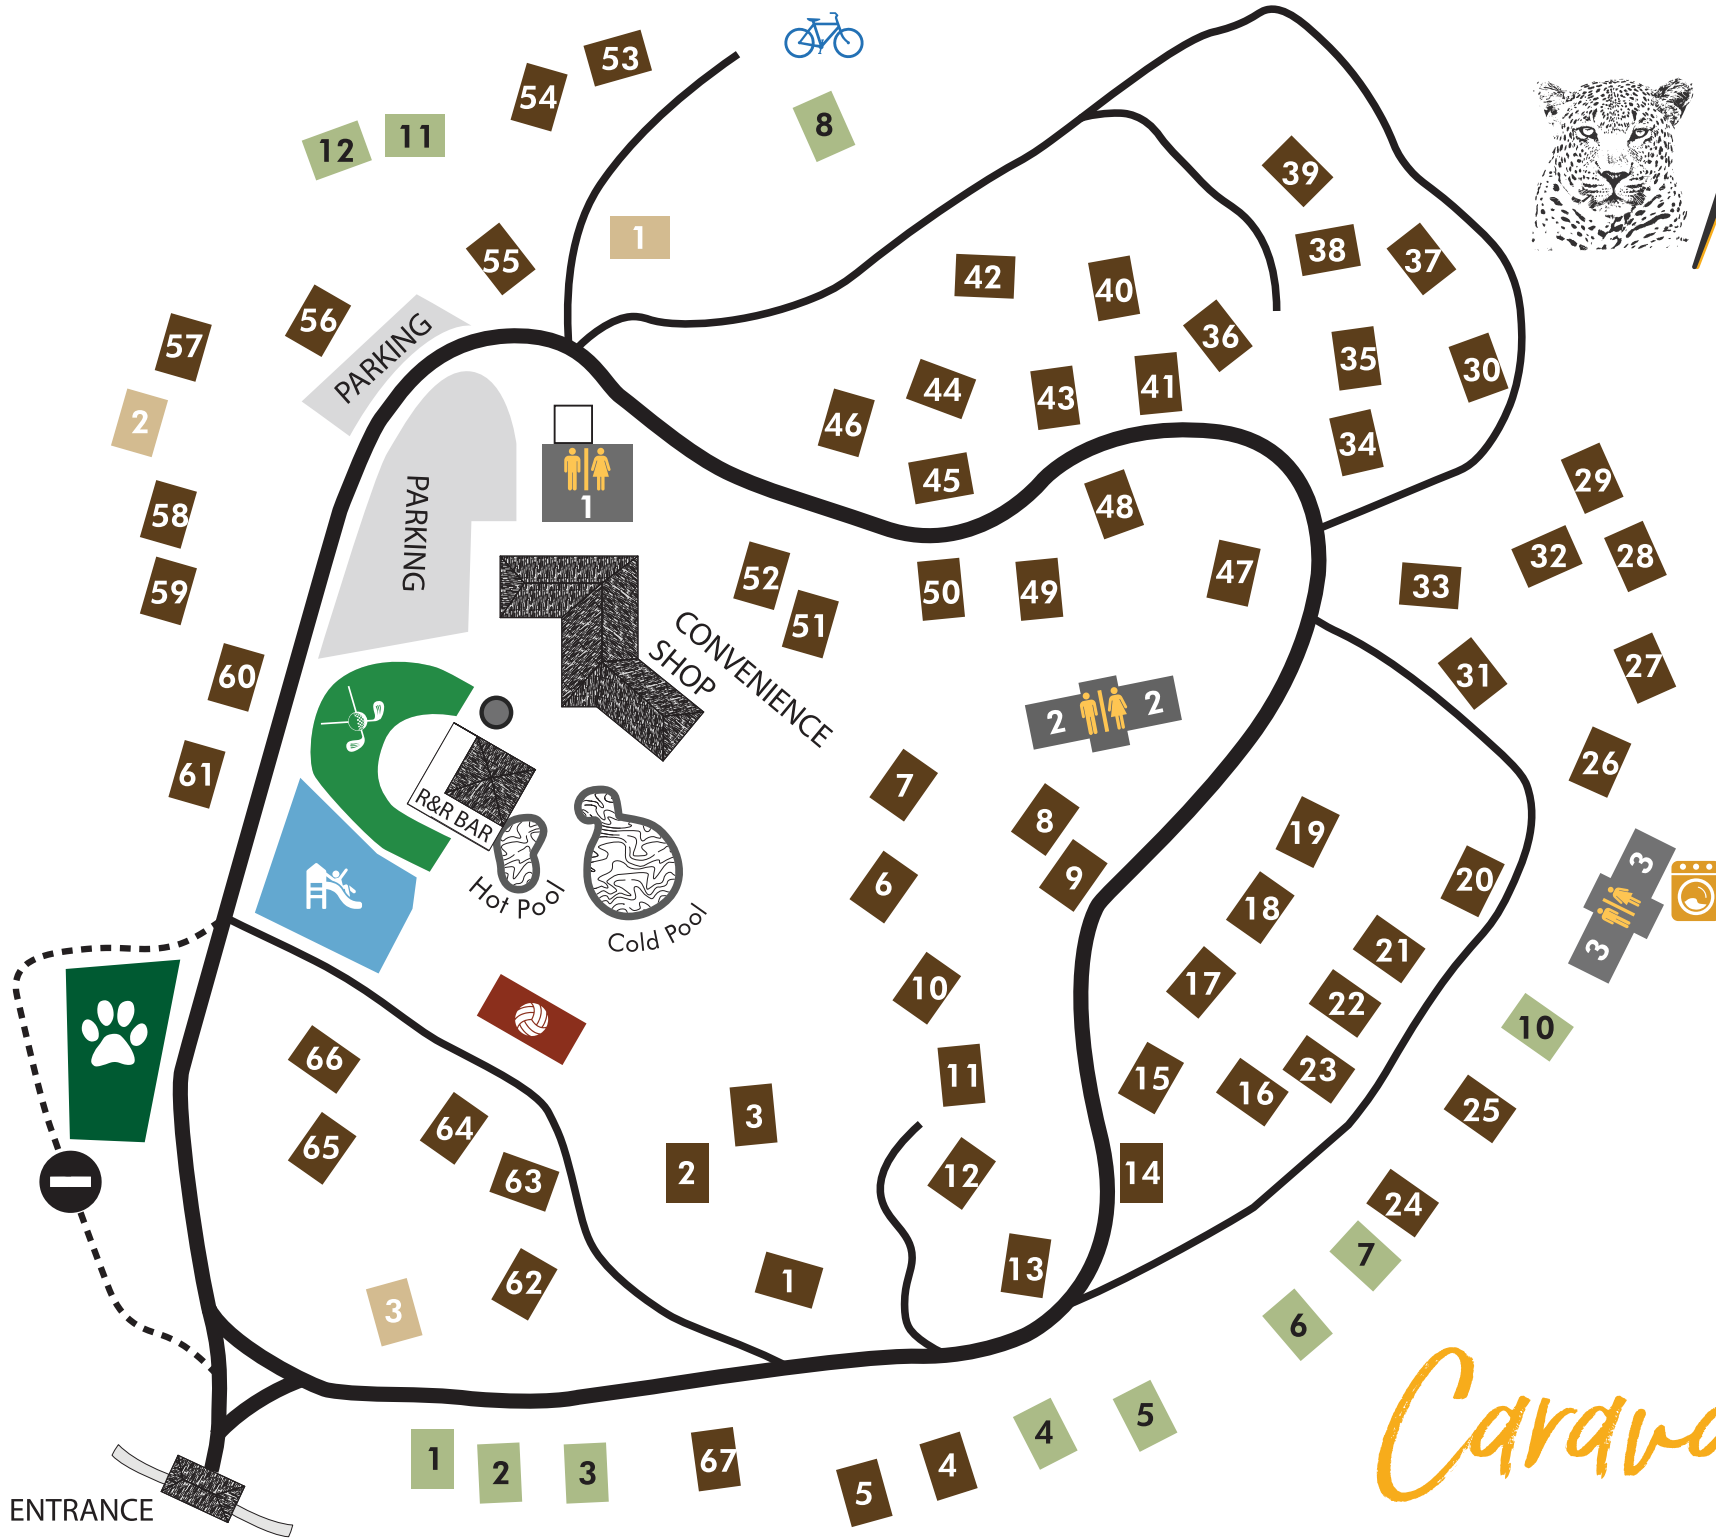

Mabalingwe
GAME RESERVE

LEGEND

Stands:

- Standard
- CAB
- CAL

Amenities:

- Ablutions
- Putt Putt Course
- Playground
- Volleyball Court
- Laundry
- Adventure Trail & BMX Track
- Game Drive Boarding Steps

Caravan Park

ENTRANCE